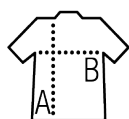

Quality

Style

Zip opening
2 front zip pockets
2 inside pockets
Three colour details
"In bag" folding system with stoppers

Available sizes

Sizes	S	M	L	XL	XXL	3XL
A/B	70/55	71/58	72/61	73/64	74/67	75/70

Available colours

French navy

Packaging

Carton size : 60 x 40 x 30 cm

Weight per carton : 0.00 kg

Related products

SOL'S VICTOIRE BW WOMEN
02937